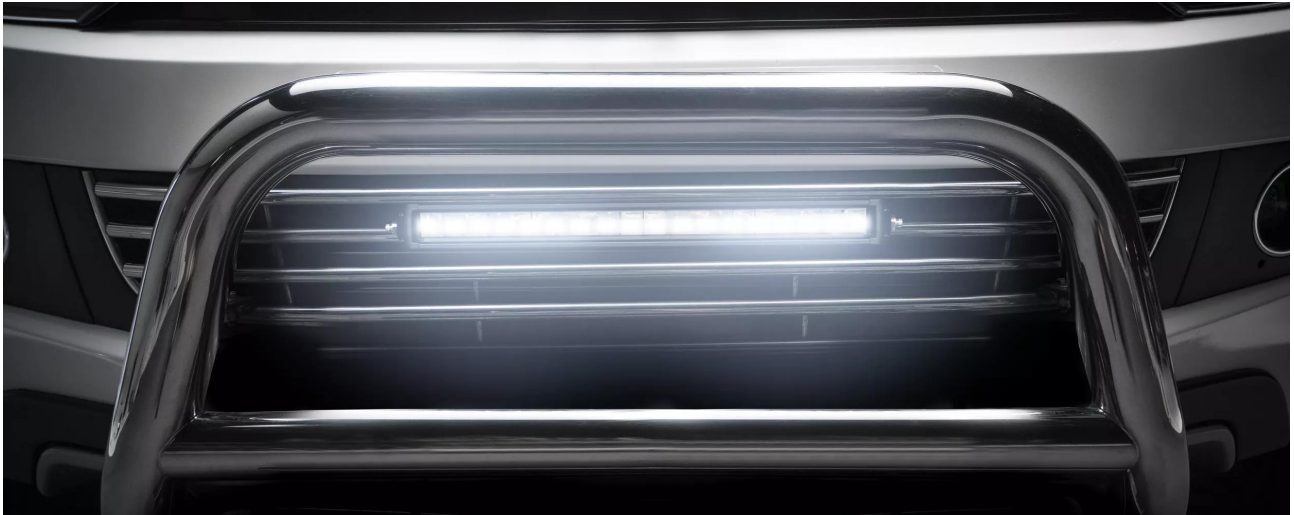

Lightbar FX500-CB SM

Higher luminosity guarantees improved safety on the road

SINGLE MOUNT CERTIFIED
(2x ECE R112)

Central and individual installation

Individual installation is possible thanks to twofold ECE certification

UP TO +440M
(1 LUX)

Lighting distance up to 440 meters

Improved far and near field illumination

COMBO BEAM

Combo Beam

Combined beam of light