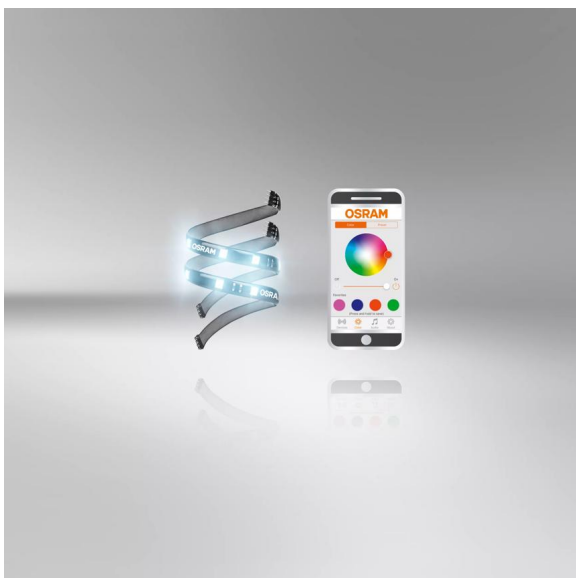

LEDambient TUNING LIGHTS CONNECT

LED app controlled styling lights

Bluetooth enabled

Free OSRAM LEDambient CONNECT app controls color mode and multiple products

Add color to your car interior

Set custom color presets with many colors to choose from

Synchronize your music

LED light pulses to the beat of your music

LED color changing products

LEDambient TUNING LIGHTS CONNECT are interior ambient lights to express individuality. These Bluetooth controlled flexible self-adhesive LED strips provide RGB styling to the interior of your vehicle. The LED strips are very easy to install with no soldering or use of screws. Using Bluetooth technology, once paired, the free OSRAM LEDambient CONNECT app allows you to control color, mode, and multiple compatible products with one device. OSRAM provides a 2 year guarantee for this product. These products are not ECE-approved and must not be used on public roads in any exterior application. Use on public roads will invalidate both the operating license and insurance coverage. Some countries prohibit the sale and use of these products. Please contact your local distributor for information on your country.